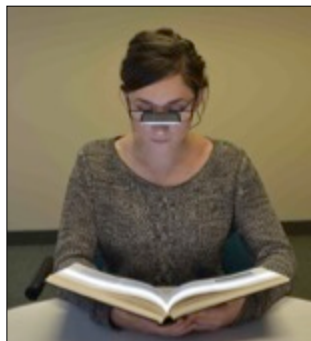

VISIONEDGE™

VE-2500 (Frolik®)

Our personal and portable light

- Brilliant LEDs project over 2,500 Lux at 16"
- Patented optics minimize glare and weigh only 0.4 oz.
- New generation plugs in AC adaptor, rechargeable power bank or USB port

Easy to slide on glasses, caps, or visors

*Hold glasses by the bridge.
With the other hand, slide the light onto frames.*

- Slide clear clips over nose pads
- Plug in and flip on/off switch
- Tilt to shine on text
- Tuck cable over ear